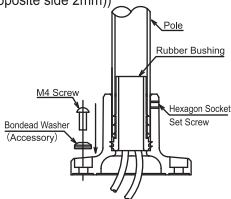

INSTALLATION

Before wiring, please mount it correctly as follows:

1. Loosen the hexagon socket set screw on the side of a mounting base.
(Get the hexagonal wrench ready. (The opposite side 2mm))
2. Remove the accessory nuts on a pole.
3. Insert the rubber bushing into the pole.
4. Insert a pole into a mounting base from the top to the bottom.
5. Fix a pole with hexagon socket set screw on the side of a mounting base.
6. Install this product in your machine with bondead washers.
(Recommended torque 1.1Nm)

⚠ CAUTION

Change the rubber bushing to maintain waterproof condition when the pole is removed from SZ-016A.

■SZ-016A

補修パーツ Repair Parts

●ゴムブッシュ Rubber Bushing

使用可能機種	REMARKS
φ21.7のポール取付け仕様 (LU7, RUP, RSPなど)	
Pole mount type.(The diameter of pole: φ21.7)	
～Series of LU7, RUP, RSP, etc.,～	