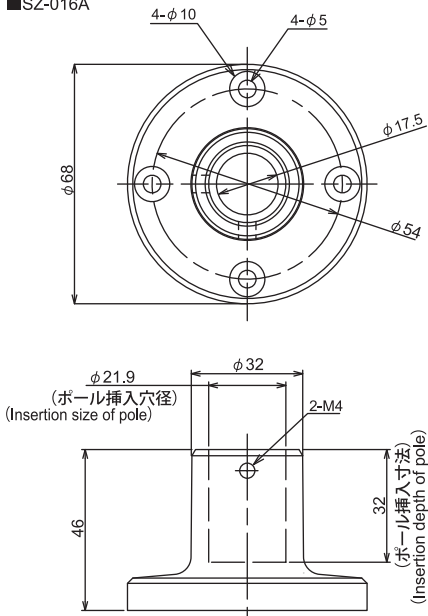

INSTALLATION

Before wiring, please mount it correctly as follows:

1. Loosen the hexagon socket set screw on the side of a mounting base.
(Get the hexagonal wrench ready. (The opposite side 2mm))
2. Remove the accessory nuts on a pole.
3. Insert the rubber bushing into the pole.
4. Insert a pole into a mounting base from the top to the bottom.
5. Fix a pole with hexagon socket set screw on the side of a mounting base.
6. Install this product in your machine with bondead washers.
(Recommended torque 1.1Nm)

⚠ CAUTION

Change the rubber bushing to maintain waterproof condition when the pole is removed from SZ-016A.

■SZ-016A

補修パーツ Repair Parts

●ゴムブッシュ Rubber Bushing

使用可能機種	REMARKS
φ21.7のポール取付け仕様 (LU7, RUP, RSPなど)	
Pole mount type.(The diameter of pole: φ21.7)	
～Series of LU7, RUP, RSP, etc.,～	