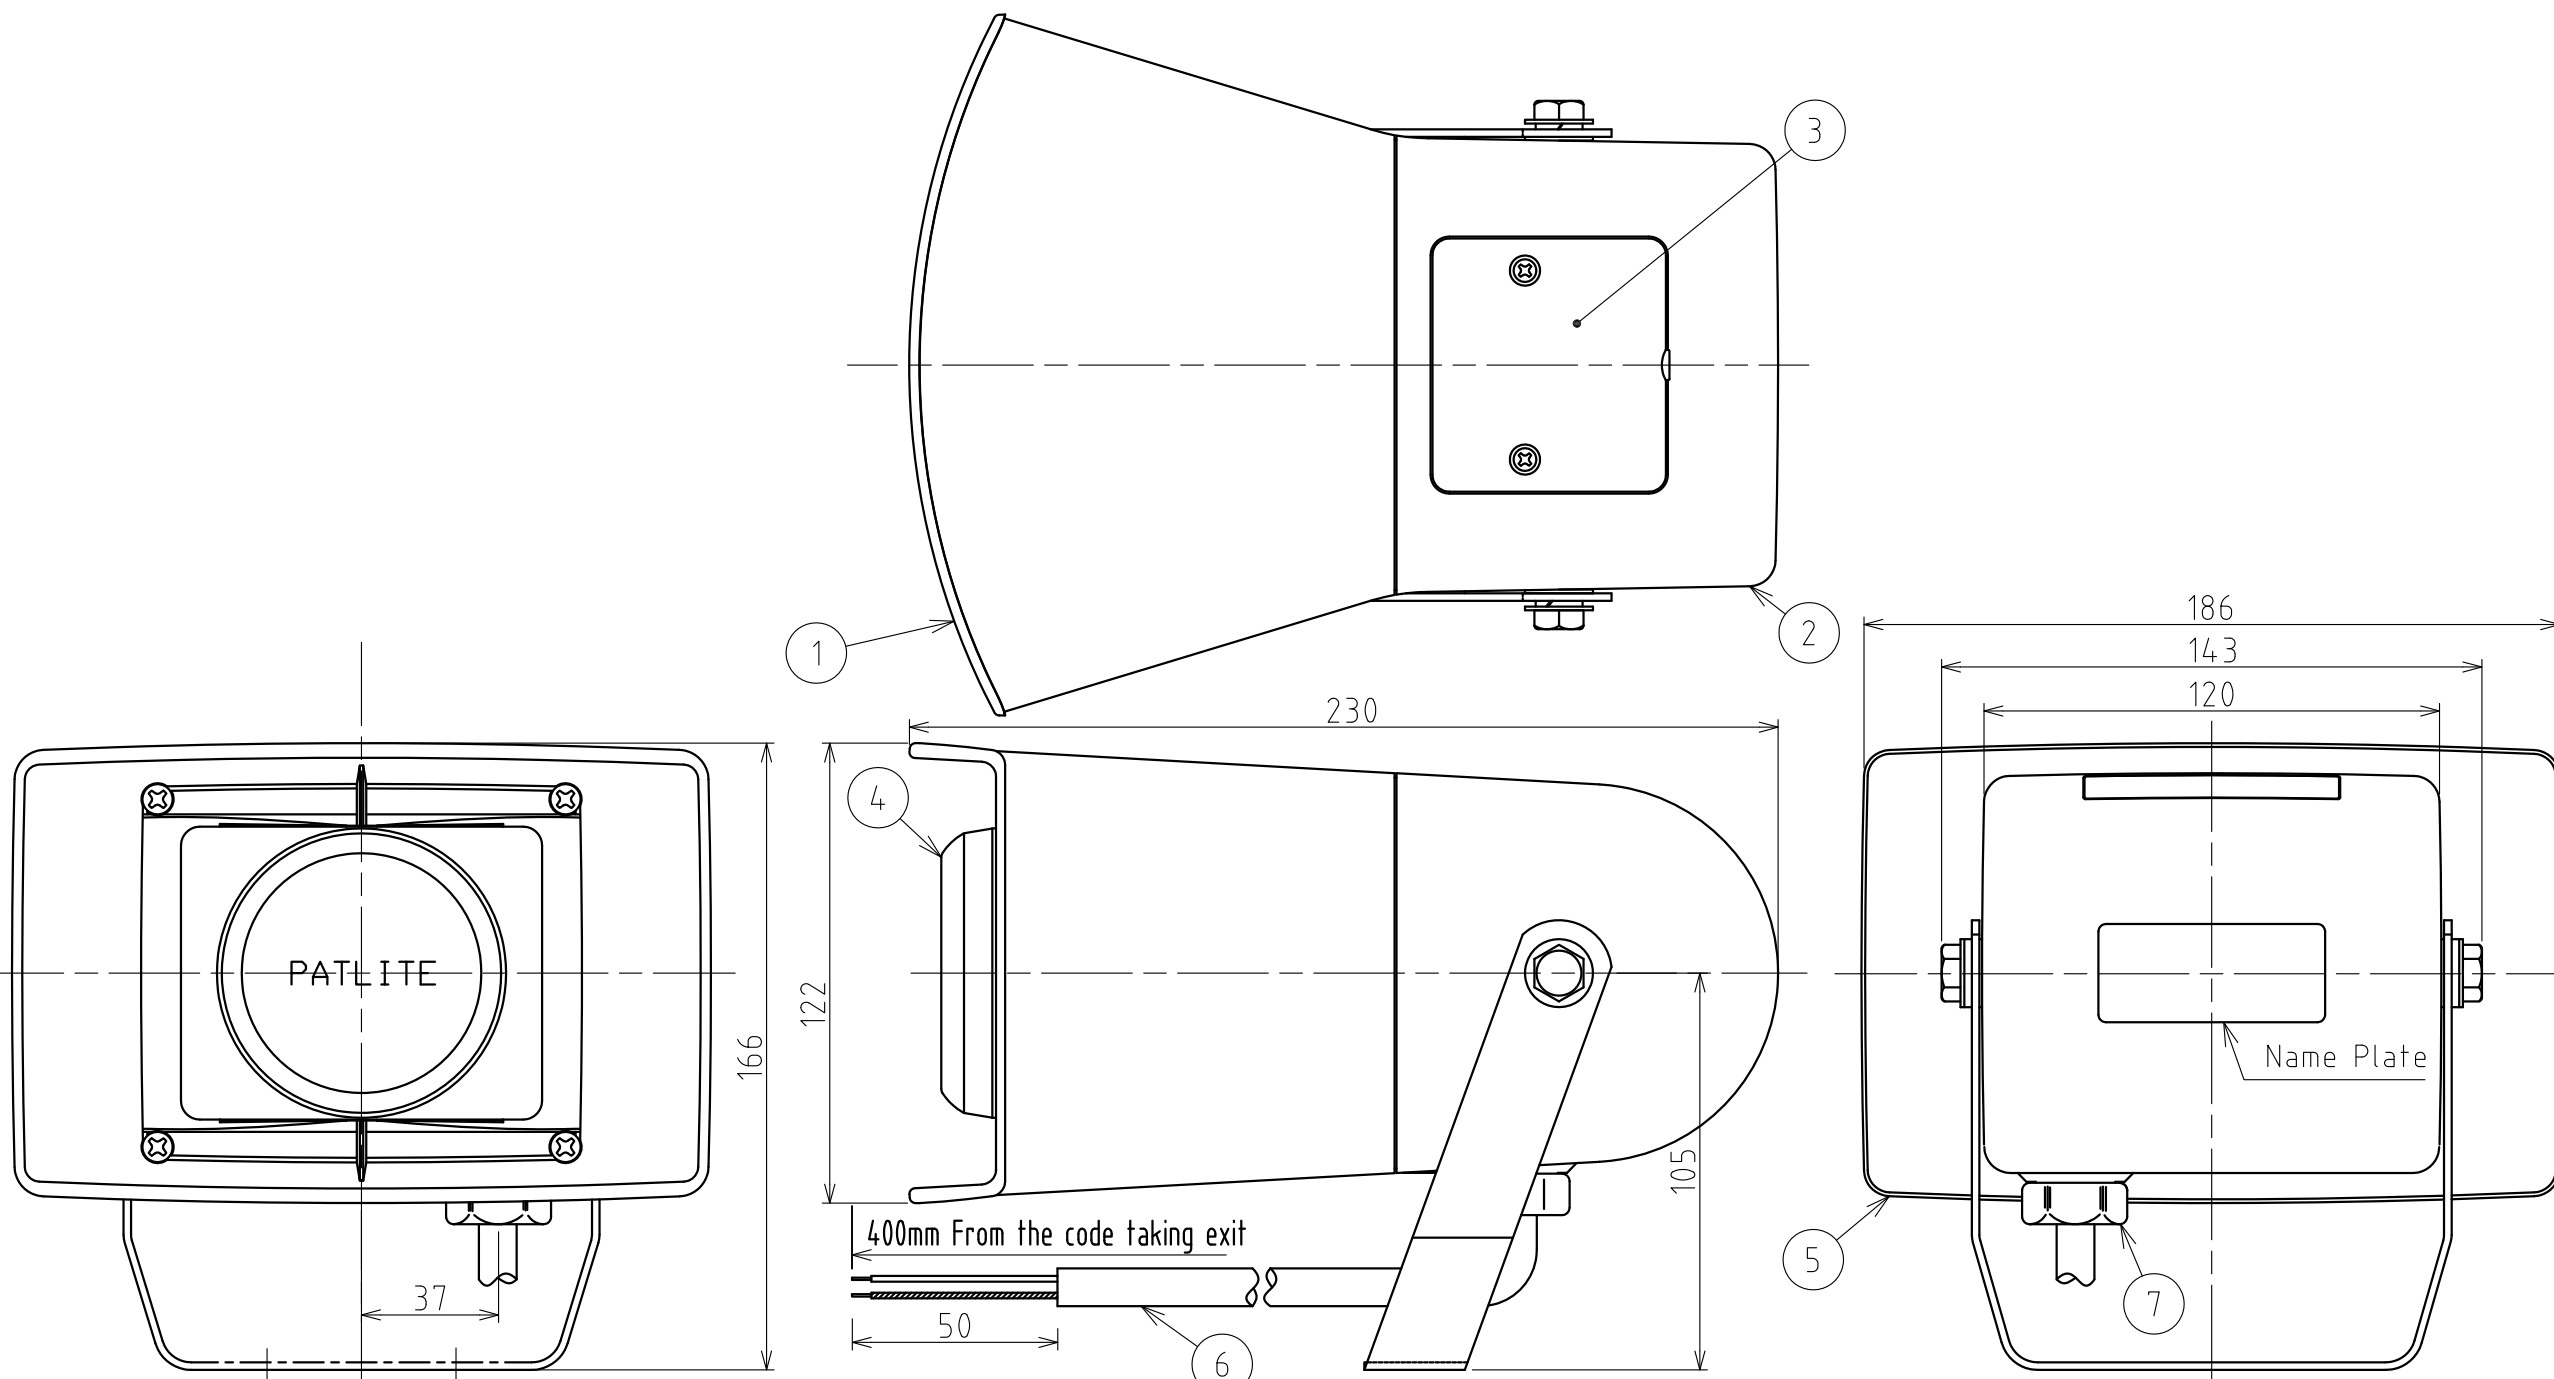

製品仕様書

Model	S P W - 5 E		
Rated Power Input	5 W		
Impedance	8 Ω		
Sound Pressure Level	102dB(at1m) Average level of sound pressure of 1000Hz,1500Hz,2000Hz,3000Hz		
Operating Temperature Range	- 2 0 °C ~ + 6 0 °C		
Mounting of Product			
	Normal direction Indoor:OK/Outdoor (*1)	Reverse direction Indoor:OK/Outdoor (*1)	Lateral direction Indoor:OK/Outdoor (*1)
(*1) Mount the horn facing more downward than the horizontal.			
Protection Rating	I P 5 3		
Mass	1 . 2 k g		
Product Cycle	1000h		
Dimensions	Refer to Dimensions No.2/2		
Output frequency Characteristic	<div style="display: flex; align-items: flex-start;"> <div style="margin-right: 10px;">(dB)</div>  </div>		

S P W - 5 E - W 1 8 B - 1 _ 2

株式会社 **パトライト**

7	Bush		1	PA	
6	Wire		1	VCT 0.75mm ² ×2c φ9	
5	Mounting Angle		1	SUS304 t=2.0	
4	Speaker Cover		1	ABS	Light gray
3	Cover		1	ABS	Light gray
2	Rear Case		1	ABS	Light gray
1	Front Case		1	ABS	Light gray
番号 No.	部品名 Part Name	品目コード Part No.	数量 Qty.	材料 & 寸法 & 処理 Material & Size & Finish	記事 Remarks

外観図面
Outer Dimension Drawing

株式会社 パトライト
PATLITE Corporation

SPW-5E-W18B-2_2