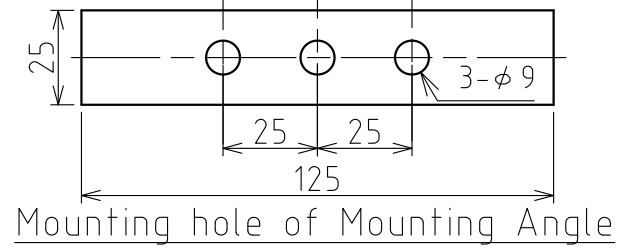

製品仕様書

Model	S P W - 5 E		
Rated Power Input	5 W		
Impedance	8 Ω		
Sound Pressure Level	102dB(at1m) Average level of sound pressure of 1000Hz,1500Hz,2000Hz,3000Hz		
Operating Temperature Range	- 2 0 °C ~ + 6 0 °C		
Mounting of Product			
	Normal direction Indoor:OK/Outdoor (*1)	Reverse direction Indoor:OK/Outdoor (*1)	Lateral direction Indoor:OK/Outdoor (*1)
(*1) Mount the horn facing more downward than the horizontal.			
Protection Rating	I P 5 3		
Mass	1 . 2 k g		
Product Cycle	1000h		
Dimensions	Refer to Dimensions No.2/2		
Output frequency Characteristic	<div style="display: flex; align-items: flex-start;"> <div style="margin-right: 10px;">(dB)</div>  </div>		

S P W - 5 E - W 1 8 B - 1 _ 2

株式会社 **パトライト**

7	Bush		1	PA	
6	Wire		1	VCT 0.75mm ² ×2c φ9	
5	Mounting Angle		1	SUS304 t=2.0	
4	Speaker Cover		1	ABS	Light gray
3	Cover		1	ABS	Light gray
2	Rear Case		1	ABS	Light gray
1	Front Case		1	ABS	Light gray
番号 No.	部品名 Part Name	品目コード Part No.	数量 Qty.	材料 & 寸法 & 処理 Material & Size & Finish	記事 Remarks